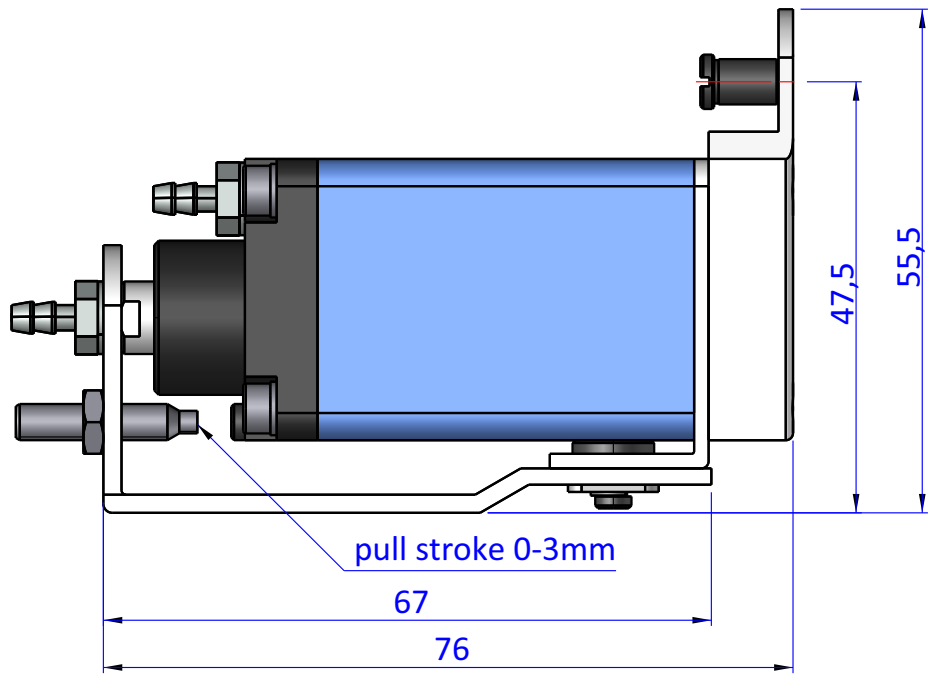

THE PROPERTY OF THE DRAWING IS ESTABLISHED BY LAW. IT IS FORBIDDEN TO PRODUCE OR SHOW IT TO THIRD PART, WITHOUT A WRITTEN AGREEMENT.

DESIGNED FROM	REVIEW
FPS Automation	A

DATE	WEIGHT
30/10/2020	0,155kg

CODE
VES.GTNY05

Format A4

UNI 936-76

GENERAL TOLERANCE

UNI - ISO 2768

CLASSE f

DESCRIPTION

VES.GTNY05