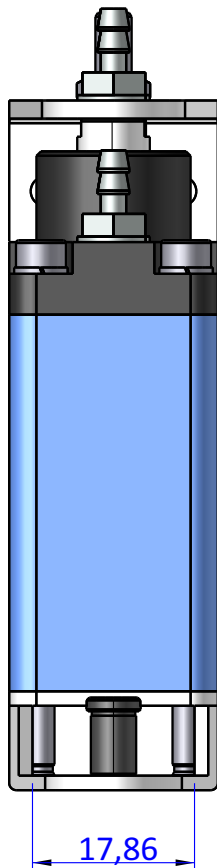

THE PROPERTY OF THE DRAWING IS ESTABLISHED BY LAW. IT IS FORBIDDEN TO PRODUCE OR SHOW IT TO THIRD PART, WITHOUT A WRITTEN AGREEMENT.

DESIGNED FROM	REVIEW
FPS Automation	A

DATE	WEIGHT
30/10/2020	0,155kg

CODE
VES.GTNY05

Format A4

UNI 936-76

GENERAL TOLERANCE

UNI - ISO 2768

CLASSE f

DESCRIPTION

VES.GTNY05