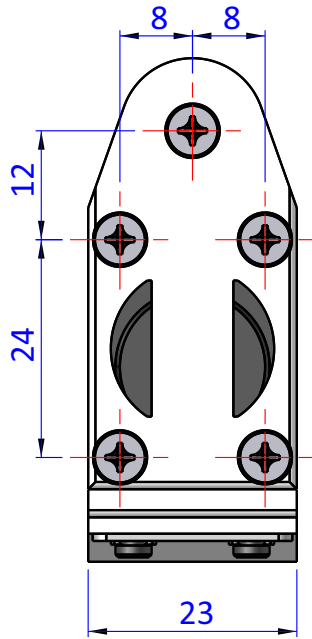

THE PROPERTY OF THE DRAWING IS ESTABLISHED BY LAW. IT IS FORBIDDEN TO PRODUCE OR SHOW IT TO THIRD PART, WITHOUT A WRITTEN AGREEMENT.

DESIGNED FROM	REVIEW
FPS Automation	A

DATE	WEIGHT
30/10/2020	0,155kg

CODE
VES.GTNY05

Format A4

UNI 936-76

GENERAL TOLERANCE

UNI - ISO 2768

CLASSE f

DESCRIPTION

VES.GTNY05